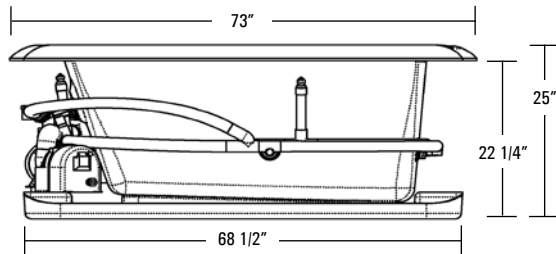

LUXEAIR 34 MOTIF

AQUATIC

LUXEAIR SERIES MODEL # AI34LUX7236 / AI29AIR7236TO (Tub Only)

Rough-In Plumbing Measurements

SPECIFICATIONS:

GENERAL SPECIFICATIONS:

Tub Size	73" x 36 1/2" x 25"
	185 cm x 93.3 cm x 63.5 cm
Bathing Well	46" long
	20" wide
	23" interior depth
Maximum Water Depth	17"
Shipping Weight	250 lbs. / 113 kg
Tub Weight Filled	933 lbs. / 423 kg
Tub Only Weight	106 lbs. / 48 kg
Weight w/Equipment	175 lbs. / 79 kg
Gallons to Overflow	91 gal. / 344 L
Gallons to Operate	72 gal. / 273 L

ELECTRICAL SPECIFICATIONS:

Pump	1.75 HP; 12 AMP; 110V
Inline Heater	1.5 kW; 12.5 AMP; 110V
Requirement	1-15 AMP 2 pole, separate circuit required protected with Class A GFCI
Blower	1 HP; 10.5 AMP; 110V
Requirement	1-15 AMP 1 pole, separate circuit required protected with Class A GFCI

This whirlpool will need to be hard wired to the breaker box. Three outlets will be supplied on the whirlpool.

This unit is not recommended for shower installations.

STANDARD EQUIPMENT:

1. **7 Hydrotherapy Jets including:**
2. 4 Full Size Pressure-Flo Hydrotherapy Jets
   - 2 StressEaz Neck & Shoulder Therapy Jets
   - 1 Recessed Rotary Massage Jet
3. **Air Bath System:**
4. 55 Air Jets
   - 1 HP Variable Speed Air Blower with 20-Minute Timer
   - Electronic Control Panel
   - 3 Massage Settings: Constant, Wave and Pulse
   - Automatic Purge and Dry Cycle
   - 600 Watt Air Heating System
5. **Aquatic Quality Features:**
- 1.75 HP Run-Dry Pump with 20-Minute Timer
  - 1.5 kW Inline Maintenance Heater
  - "Quiet Pad" Anti-Vibration Pump Mount for Quiet Pump Operation
  - Slip Resistant Floor
  - Pre-leveled ABS Support Base
  - Heat-bent Rigid PVC Piping for Optimum Sanitary Conditions
  - Durable, Easy to Clean, Lucite® Cast Acrylic Surface
  - Available in 8 Standard No-Charge Colors
7. **UL & IAPMO Listed, Factory Tested**
8. **Limited Lifetime Warranty**

OPTIONAL EQUIPMENT:

- Chromatherapy LED Lighting
- Comfort Pillow - Oval or Rectangle
- Jet Finish
  - Chrome, Polished Brass, Gold, Polished Nickel or Satin Nickel
- Bolt-On Grab Bar
  - White, Biscuit, Chrome, Polished Brass, Gold, Polished Nickel, Satin Nickel or Oil Rubbed Bronze
- Lift & Turn Waste and Overflow
  - Chrome, Polished Brass, Gold, Polished Nickel, Satin Nickel or Oil Rubbed Bronze
- Cable Drive Waste and Overflow
  - Chrome, Polished Brass, Gold, Polished Nickel, Satin Nickel, Oil Rubbed Bronze or Color Matched (Bone, White and Biscuit Only)
- Hand Held Jet - Chrome or Polished Brass
- Premium Colors

All acrylic colors featured by Aquatic match the industry's leading fixture manufacturers.

**Fax-On-Demand
Document # 1292**

The manufacturer accepts a 1/4" variance. There are variations on each tub and specifications are subject to change as we improve upon our product as required. The dimensions needed for site preparation and structure building should be measured from the tub; Aquatic Industries, Inc. assumes no responsibility for preparatory work.